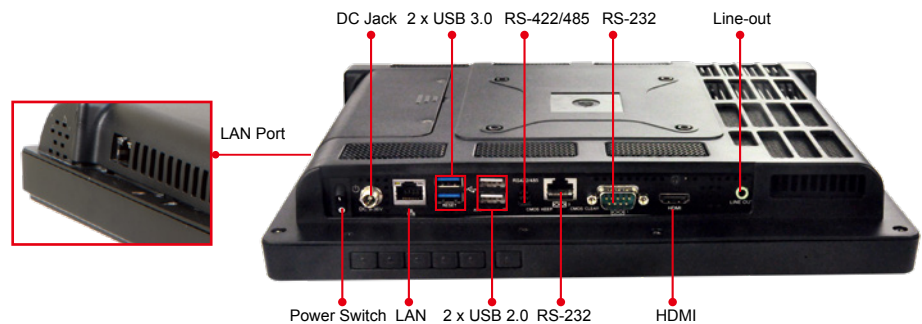

Options

Item	AFL2-12A-HM65
Panel Mounting Kit	AFLPK-15
Wall Mounting Kit	AFLWK-19B
Rack Mounting Kit	AFL2RK-12
Arm	ARM-11-RS
Stand	STAND-A12-RS/STAND-A19-RS/STAND-A21-R10/ STAND-C12-R10
V-Stand	VSTAND-A12-R11
Magnetic Stripe Reader Kit	AFL2P-12AMSR-U-R10
EM RFID Reader	AFL2-EM-RFID-KIT01-R10
Mifare RFID Reader	AFL2-MF-RFID-KIT01-R11
OS: Win XPE (2GB CF Card)	AFL2-12A-HM65-XPE-R15*
OS: Win XPE (4GB CF Card)	AFL2-12A-HM65-XPE-R15*
OS: Win 7 Embedded (4GB CF Card)	AFL2-12A-HM65-WES7P-R14* (for Projected Capacitive Touch) AFL2-12A-HM65-WES7E-R14* (for Resistive Touch)

*OS image with CD-ROM or DVD-ROM

Packing List

Item	P/N	Q'ty	Description
Utility CD		1	Drivers and user manual
One Key Recovery CD		1	
Power Adapter	63040-010090-120-RS	1	90W ;19VDC output
Power Cord	32702-000401-100-RS	1	1500 mm, European Standard
Power Transfer Cord	32702-000300-100-RS	1	
M3 Screw Pack	44013-030041-RS	4	M3*4 for securing HDD
M4 Screw Pack	44403-040061-RS	4	M4*4 VESA screw
Touch Pen	43125-0002C0-00-RS	1	
RJ-45 to DB-9 COM Port Cable	32005-000200-200-RS	1	
IR Remote Controller	7Z000-SLPCB005-RS	1	
RS-422 Cable	32205-002400-100-RS	1	
Pen	43125-0002C0-00-RS	1	For Resistive Touch

AFL2-12A-HM65 Fully Integrated I/O