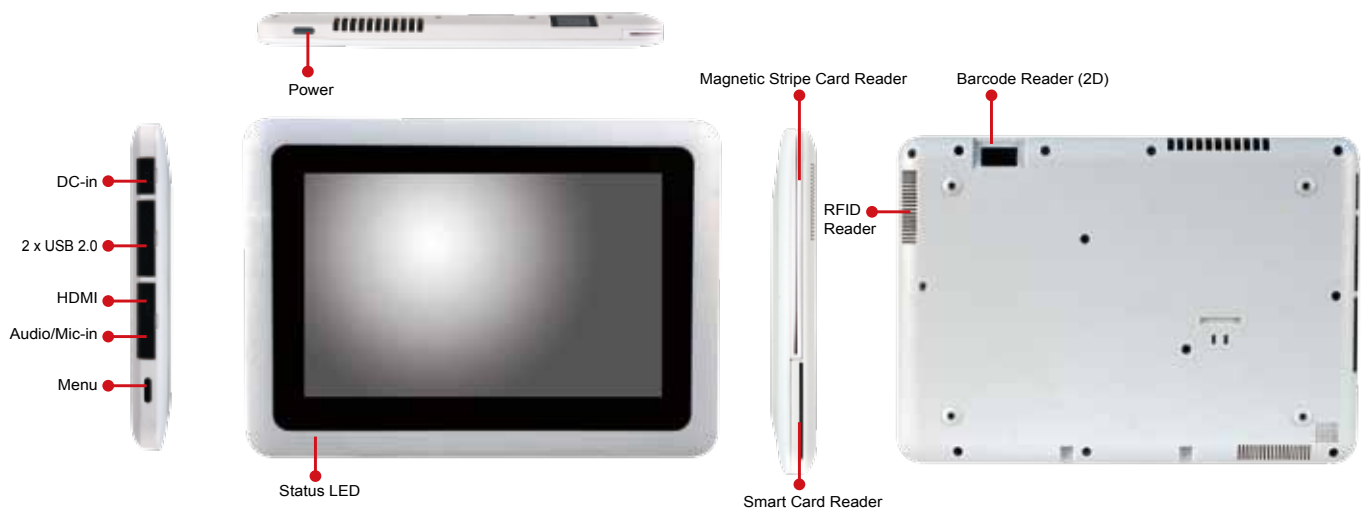

ICECARE-10W

Mobile Sales Assistant

Features

- 10.1" TFT LCD with capacitive touch
- Intel® Celeron® 1007U or Intel® Core™ i7-3517UE platform
- Powered by Windows® Embedded Standard 7
- Built-in Bluetooth and Wi-Fi
- Built-in smart card reader and magnetic stripe card reader
- 1D/2D barcode reader, 13.56MHz RFID reader
- Optional Windows® 8 operating system

Specifications

Model		ICECARE-10W
Display	LCD Size	10.1" TFT LCD
	Brightness (cd/m ²)	350
	Max. Resolution (HxV)	1280 x 800
	Viewing Angle	85/85/85/85 Deg.
	Touchscreen	Capacitive type
System	CPU	Intel® Celeron® 1007U or Intel® Core™ i7-3517UE platform
	OS	Windows Embedded Standard 7
	Memory	On-board 4GB DDR3
	Storage	Built-in 32GB mSATA
Communication	Wireless LAN	802.11b/g/n
	Bluetooth	Bluetooth 3.0
Data Collection	Barcode	1D/2D imager scan engine
	RFID	13.56MHz RFID supports ISO 14443A/B (MIFARE®, FeliCa™)
Indicators & Buttons	Keys	1 x Power button 1 x IEI menu
	LED Indicators	Battery Charging/Peripheral Device/Storage/Wireless
I/O Interface	Audio	1 x 1.5W Speaker
	USB	2 x USB 2.0
	Audio	1 x Audio/Mic-in
	Micro HDMI	1 x Micro HDMI
	Expansions	Smart card reader Magnetic stripe reader
Power	Power Adapter	Input AC: 100~240V Output DC: 19V / 2.1A
	Battery	14.8V 3500mAh, 51.8WH
	Power Consumption	19V@2.12A (with Intel i7-3517UE CPU and one 4GB DDR3 memory)
Environment	Operating Temperature	0°C~40°C
	Storage Temperature	-20°C~60°C
	Humidity	5%~95%, non-condensing
	Environmental Protection	IP 54 compliant front panel
Physical	Dimensions (LxWxH) (mm)	290 x 206.5 x 22.5
	Weight	1.1 kg