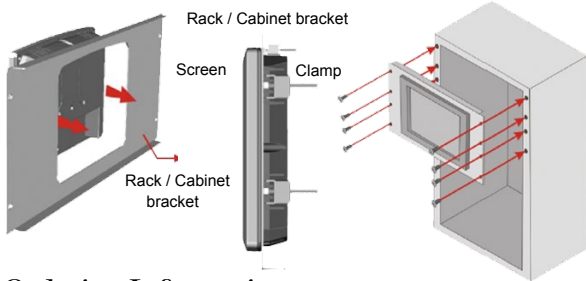

7. Rack Mounting

Ordering Information

Part No.	Description
AFLRK-xx	For AFOLUX PPC/Monitor Series