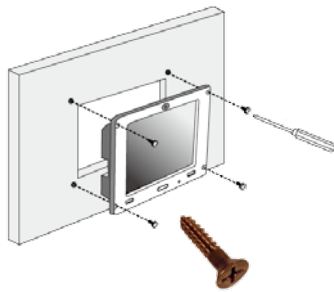

5. In-Wall Mounting

AFL-4 Series

Changeable Faceplate/Sticker

Self-drilling screws

1. Diameter: M4
2. Length: >15mm

6. Panel Mounting

AFLPK-xxB

AFLPK-xx