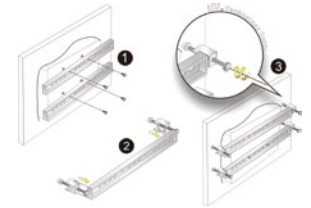

5. In-Wall Mounting

AFL-4 Series

Changeable Faceplate/Sticker

Self-drilling screws

1. Diameter: M4
2. Length: >15mm

6. Panel Mounting

AFLPK-xxB

AFLPK-xx